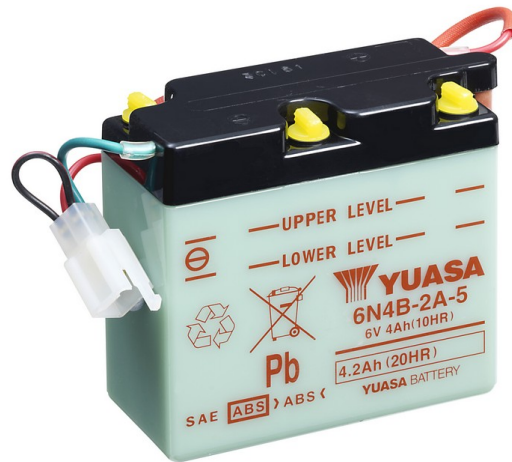

Yuasa Technical Data Sheet

Yuasa 6N4B-2A-5 - Conventional 6 Volt Battery

Performance

Voltage	6V
Capacity (10-hour)	4Ah
Capacity (20-hour)	4.2Ah

Dimensions ($\pm 2\text{mm}$)

Length	102mm
Width	48mm
Height	96mm

Weights & Measures

Mean Weight with Acid	1kg
Acid Volume	0.2l

Technology

Technology	Cast Sb/Sb
Separator	Reinforcing fiber+Glass Fiber

Cell Assembly Layout

Data Sheet generated on 11/04/2019 - E&OE