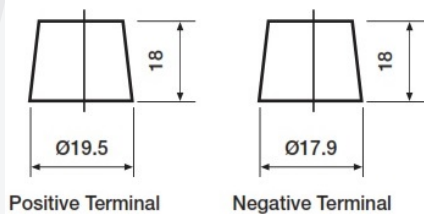

Weights & Measures

Mean Weight with Acid	19.5kg
Dry Weight	-
Acid Volume	4.4 litres

Container Features

Case Type	D26 JIS EFB (S95R)
Cell Layout	1
Terminal Type	T1
Hold Down	N
State of Charge Indicator	✓
Handles	-
End Venting	-
Semi-Traction Features	-
Lid Type	Raised Plug

Technology

Flame Arrestor	✓
Technology	Ca/Ca
Separator	PE
VDA Roll Over Test	-
Recommended Charge Rate	4A

Terminal Type

T1

Standard DIN Post

Positive Terminal

Negative Terminal

Cell Assembly Layout