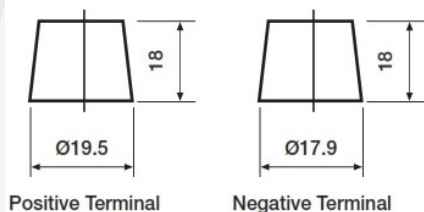

Weights & Measures

Mean Weight with Acid	17.5kg
Dry Weight	-
Acid Volume	4.1 litres

Container Features

Case Type	D23 JIS EFB (Q55R/Q85R)
Cell Layout	1
Terminal Type	T1
Hold Down	N
State of Charge Indicator	✓
Handles	-
End Venting	-
Semi-Traction Features	-
Lid Type	Raised Plug

Technology

Flame Arrestor	✓
Technology	Ca/Ca
Separator	PE
VDA Roll Over Test	-
Recommended Charge Rate	4A

Terminal Type

T1

Standard DIN Post

Positive Terminal

Negative Terminal

Cell Assembly Layout