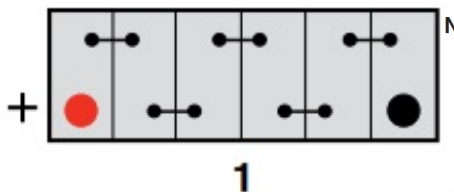

Technology

Flame Arrestor	✓
Technology	Ca/Ca
Separator	PE
VDA Roll Over Test	-
Recommended Charge Rate	4A

Terminal Type

T1

Standard DIN Post

Positive Terminal

Negative Terminal

Cell Assembly Layout